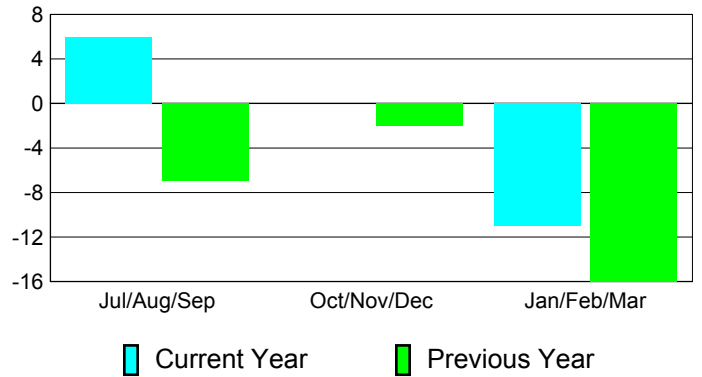

Membership Results
2010-2011

Membership
2009-2010

Month	Net Memb Goal	Actual New Memb	Actual Dropped Memb	Gain/Loss of Memb	Gain/Loss of Memb
Jul/Aug/Sep	3	33	-27	6	-7
Oct/Nov/Dec	3	10	-10	0	-2
Jan/Feb/Mar	2	20	-31	-11	-16
Totals	8	63	-68	-5	-25

Membership Results 2010-2011

Goal, New, Dropped, Gain/Loss

Comparison of Membership Gain/Loss

Current Year Compared to the Previous Year

Gender Comparison 2010-2011

Jul/Aug/Sep

Oct/Nov/Dec

Jan/Feb/Mar