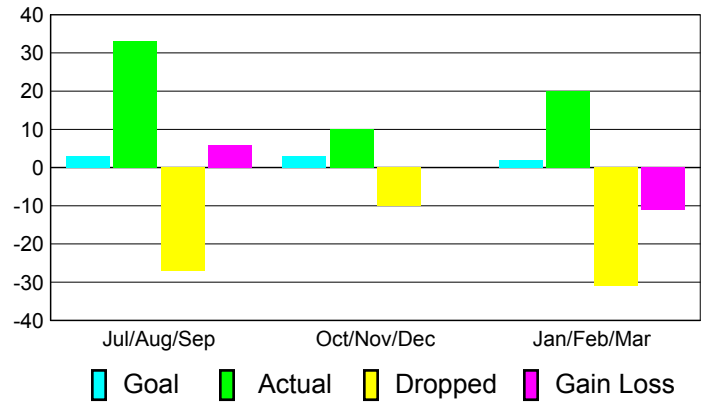

Membership Results 2010-2011

Goal, New, Dropped, Gain/Loss

Comparison of Membership Gain/Loss

Current Year Compared to the Previous Year